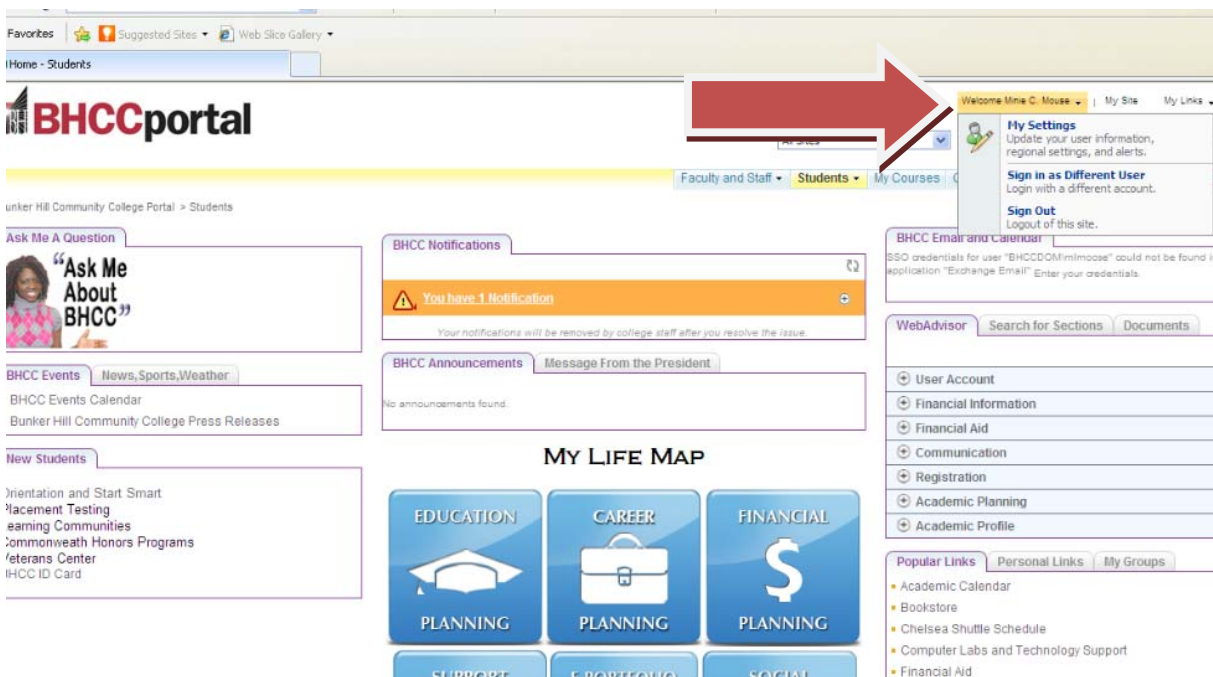

# Instructions To Access The BHCCPORTAL

## Step 1:

Go to the Welcome Page, [www.bhcc.mass.edu/portal](http://www.bhcc.mass.edu/portal)

## Step 2:

Click on **Log Into Portal** and enter **BHCCDOM\username** and **password**

## Step 3:

You will see the portal, check for your name in the upper right and notice **Sign out**